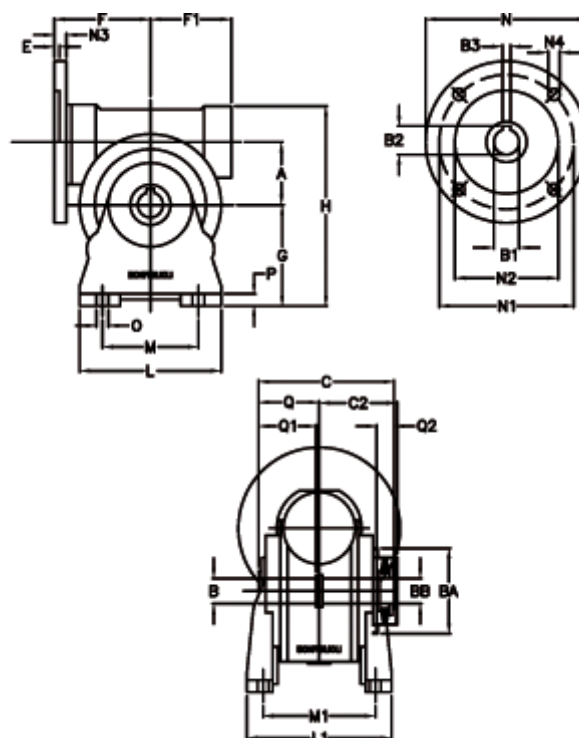

Article number: 390204403522336

Description: Worm Gear with Torque Limiter  
VF 44-L2-A-35-P63B14

## Measures

a = 44.60	C2 = 48	L1 = 98.0	O = 8.5
B = 18	Description = VF 44A-xx-63B14	m = 52	P = 10
B1 E7 = 11	E = 2.0	M1 = 81.0	Q = 32.0
B2 = 12.8	F = 65	N = 90	Q1 = 32
B3 H9 = 4	F1 = 54	N1 = 75	Q2 = 12
BA = 40	g = 72	N2 = 60	
BB H7 = 11	H = 143	N3 = 8.0	
C = 79	L = 90	N4 = 5,5	